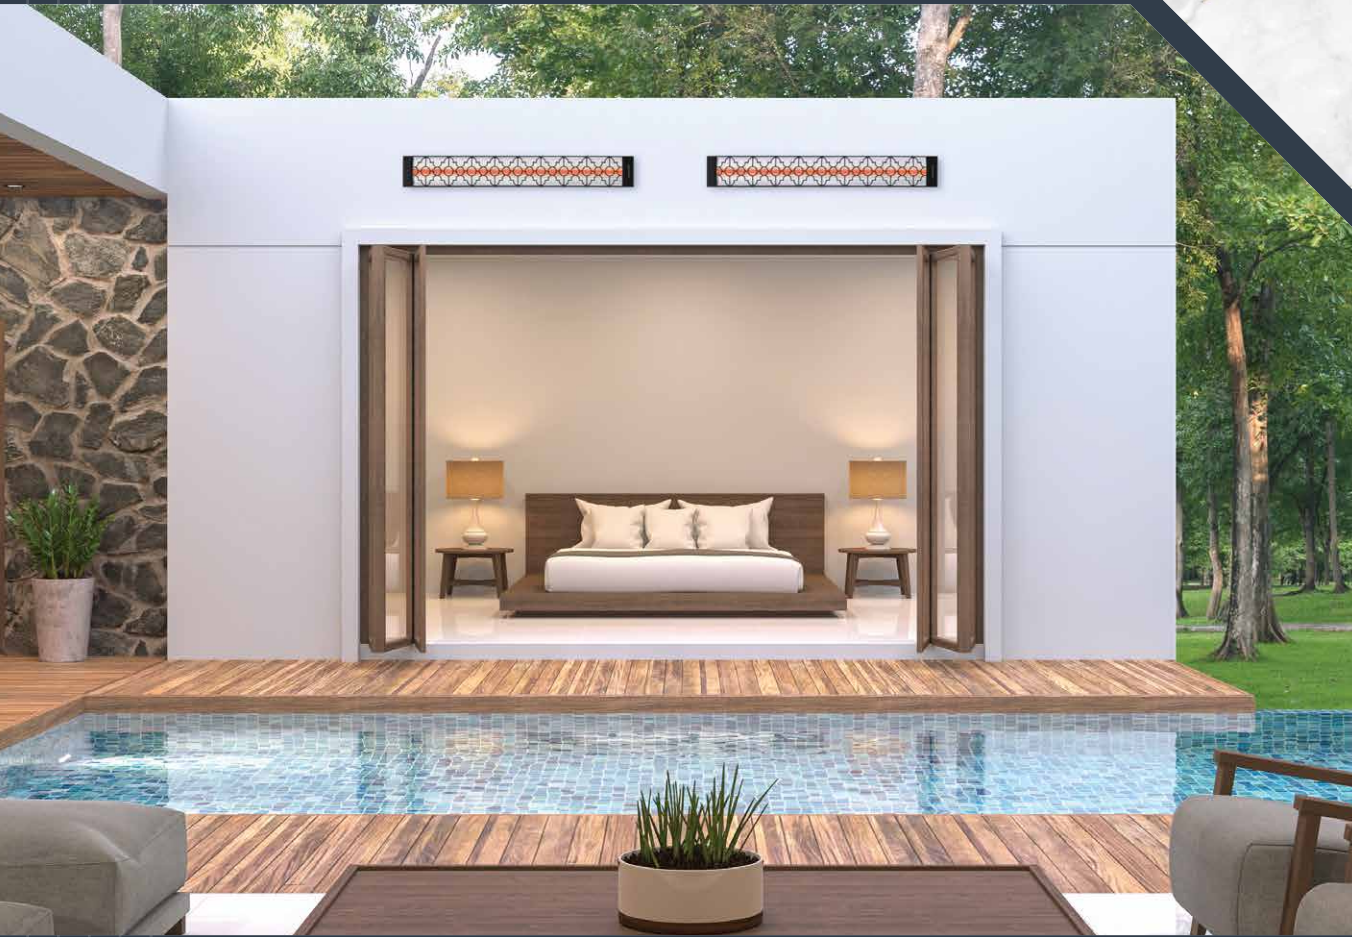

THE MOTIF COLLECTION
OFFERS LIMITLESS POTENTIAL
FOR CUSTOMIZED STYLE
BY COMBINING OUTDOOR
COMFORT HEAT WITH A
STUNNING, SIGNATURE
ACCENT FOR YOUR SPACE.

DESIGNER-FRIENDLY OPTIONS.
FROM THE BRAND OF CHOICE.

Infratech offers the widest array of
aesthetic offerings in the industry.
Contact us today to help you design the
ideal heating system for your property.

INFRATECH
COMFORT

800.421.9455

[INFRATECH-USA.COM](https://www.infratech-usa.com)

3-YEAR WARRANTY | PROUDLY MADE IN USA