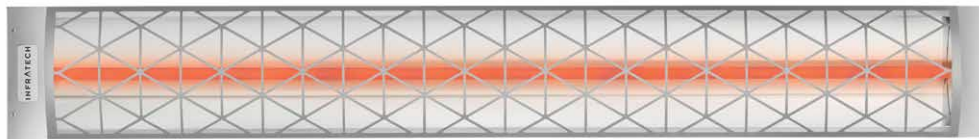

MOTIF

COLLECTION

The new face of comfort.

INTRODUCING THE NEW
COLLECTION OF DECORATIVE
FASCIAS FROM THE INDUSTRY
LEADER IN OUTDOOR
COMFORT HEAT.

INFRATECH

INFRATECH
COMFORT

expanding the possibilities of outdoor design versatility.

Infratech has long been recognized by leading architects, designers and builders for providing the widest range of aesthetic choices in the industry — from heater profiles to mounting and color options. Now we are excited to announce the launch of our most designer-friendly offering yet: the Motif collection of stylish, laser-cut decorative fascias that can be added to our C-Series and CD-Series heaters.

CONTEMPORARY

Infratech's Contemporary fascia has been designed to add visual interest to the modern home. It is inspired by the clean lines and iconic forms of the Minimalist, Modern and Mid-Century aesthetic traditions.

Infratech's fascias are designed to snap seamlessly onto the heater body, providing an easy upgrade for any new or previously installed C-Series or CD-Series heater.

THE MOTIF COLLECTION
OFFERS LIMITLESS POTENTIAL
FOR CUSTOMIZED STYLE
BY COMBINING OUTDOOR
COMFORT HEAT WITH A
STUNNING, SIGNATURE
ACCENT FOR YOUR SPACE.