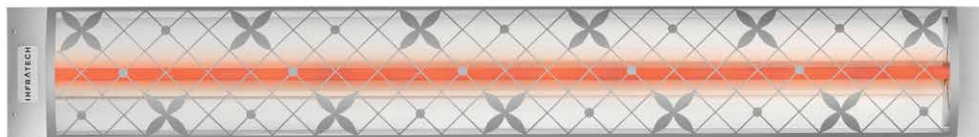

TRADITIONAL

America's design heritage is reflected in our Traditional decorative fascia. This design is inspired by Colonial, Victorian, Farmhouse and Transitional architecture, and complements properties with traditional shapes and forms.