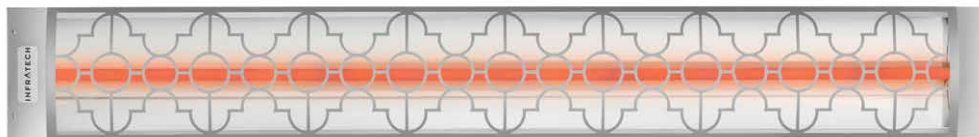

MEDITERRANEAN

Moorish circular flourishes characterize our Mediterranean-inspired decorative fascia. This design offers an appealing visual accent for Spanish-style, Tuscan, French Country or Southwestern properties.