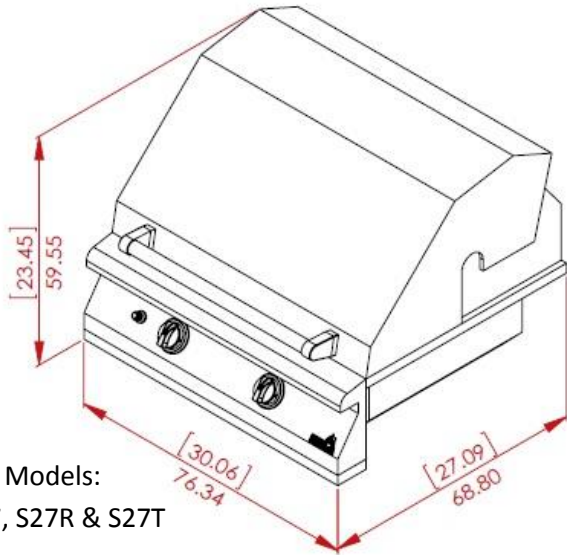

For Models:  
S36, S36R & S36T

Model S48R

For Models:  
S27, S27R & S27T

Size:  $\frac{\text{inch}}{\text{cm}}$

GRILL DIMENSIONS ONLY. NOT CUT OUT DIMENSIONS

## LEGACY SERIES GRILL MEASUREMENTS