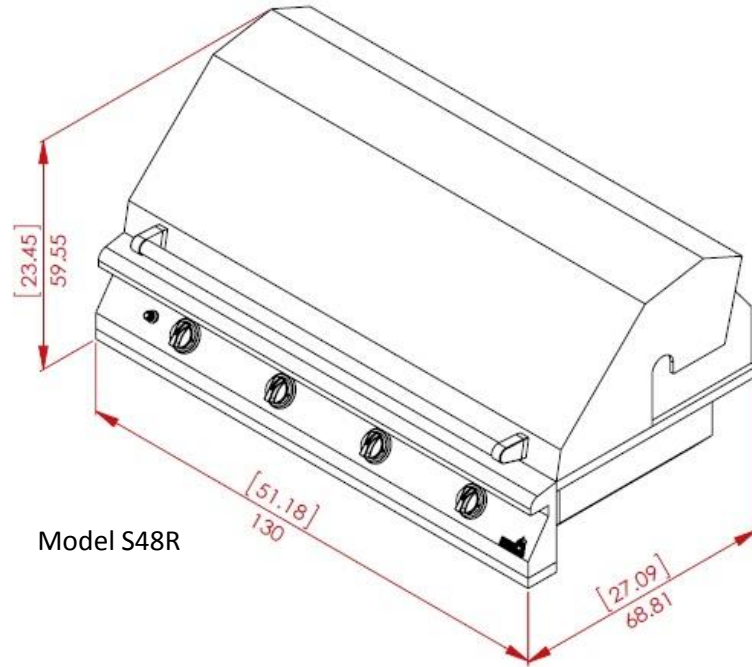

For Models:  
S36, S36R & S36T

Model S48R

For Models:  
S27, S27R & S27T

Size:  $\frac{\text{inch}}{\text{cm}}$

GRILL DIMENSIONS ONLY. NOT CUT OUT DIMENSIONS

## LEGACY SERIES GRILL MEASUREMENTS