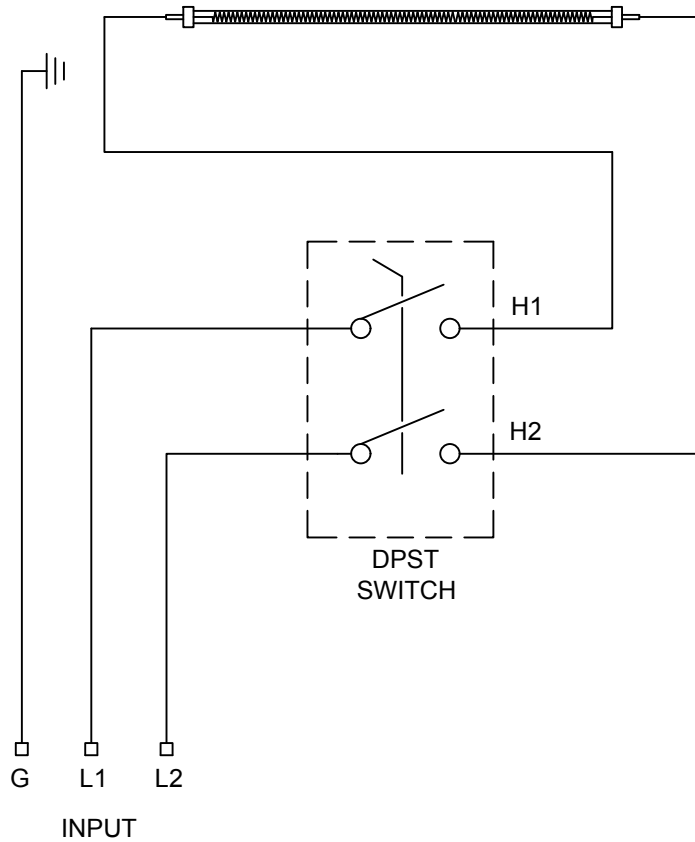

WIRING DIAGRAM

CONNECTIONS
TO BE MADE
IN J-BOX

NOTE: Replace L2 with Neutral for 120 & 277 VAC Applications.

Decora Switch
 DPST Double Pole Single Throw
 Range:120/277 VAC
 Recommended not to Exceed
 120 VAC = 1800 Watts Max
 208/220 VAC = 3000 Watts Max
 240/277 VAC = 4000 Watts Max
 20 Amps Max

		15700 S. Figueroa St. Gardena, California 90248 Phone: (310) 354-1250 Fax: (310) 523-3674	
		www.infratech-usa.com	
DESCRIPTION			
ON/OFF SWITCH ASSEMBLIES DOUBLE POLE SWITCH WIRING 120/277 VAC 20 AMP MAX			
DATE Feb. 25, 2016	ITEM# N/A	DRAWN BY: MD	