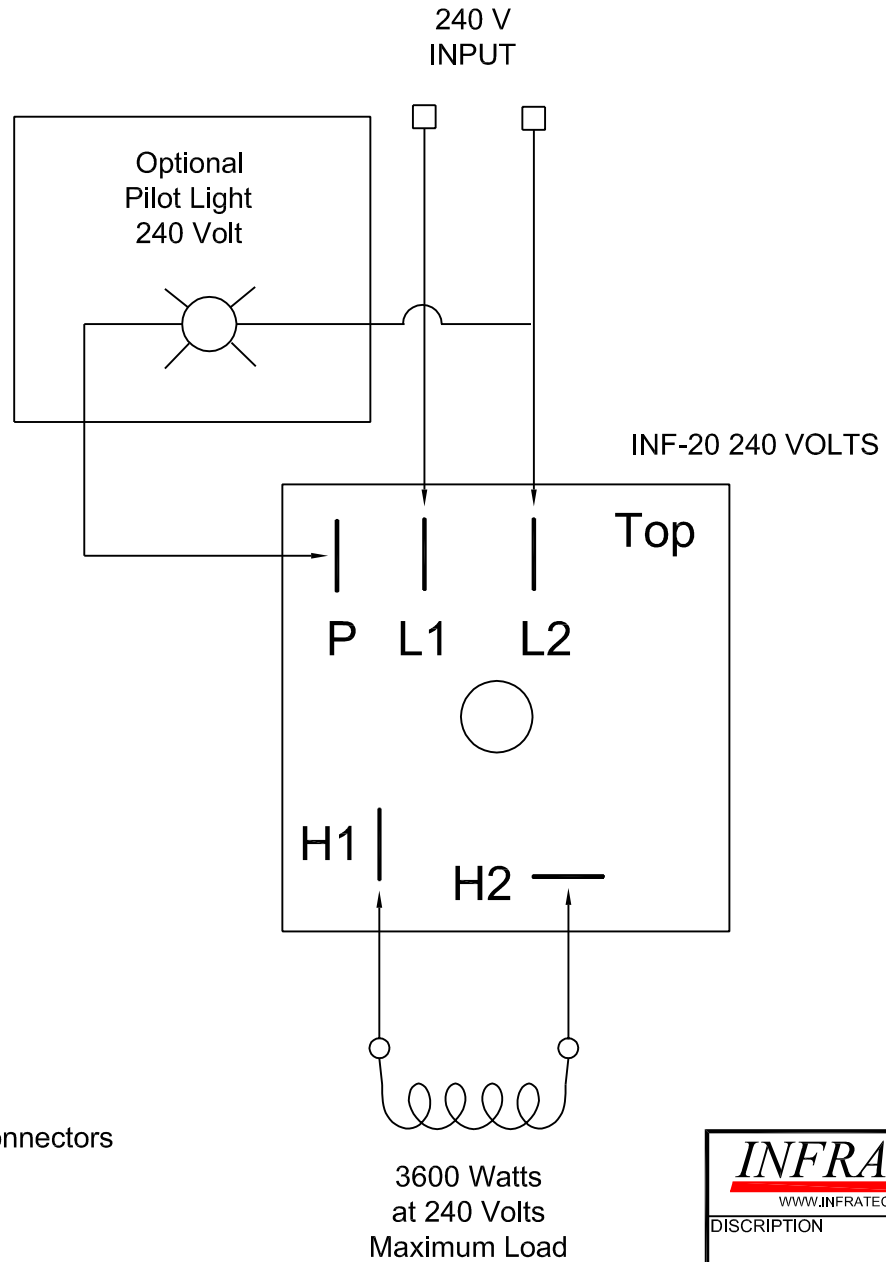

KNOB DETAIL

Mechanical Bi-Metal Operation  
 Double Pole Single Throw (DPST) Snap Action  
 240 Volt A/C  
 3600 Watts Max  
 15 Amps Max

Note: Supplied with 4 Insulated Female Flag Connectors

**INFRATECH**  
 WWW.INFRATECH-USA.COM  
 344 W. 157th Street  
 Gardena, California 90248  
 Phone: (310) 354-1250  
 Fax: (310) 523-3674

DISCRIPTION  
 INF-20 INPUT REGULATOR  
 240 VOLT 1Ø 15 AMP

DATE Mar. 11, 2008	ITEM# 14-4094
	DRAWN BY: MD